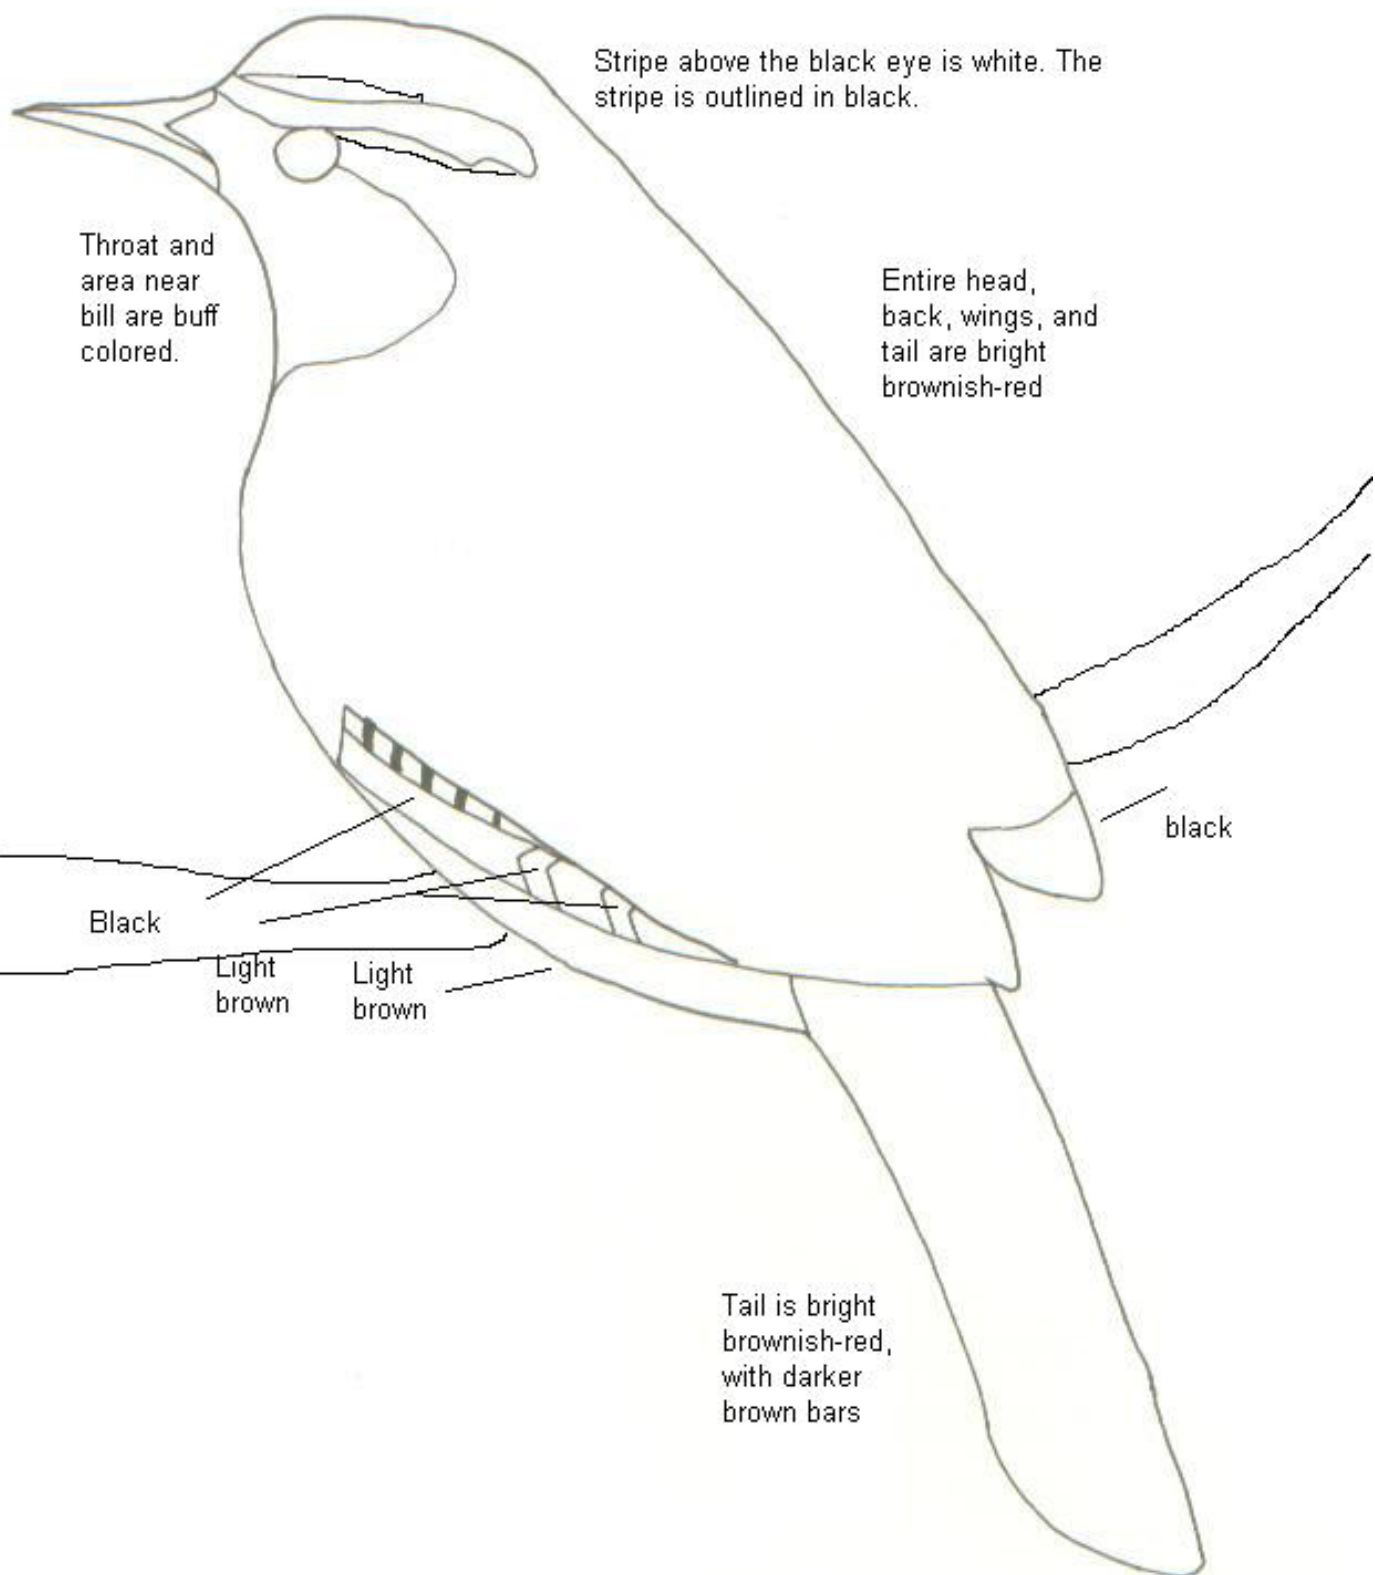

Carolina Wren

Stripe above the black eye is white. The stripe is outlined in black.

Throat and area near bill are buff colored.

Entire head, back, wings, and tail are bright brownish-red

black

Black

Light brown

Light brown

Tail is bright brownish-red, with darker brown bars

The Carolina Wren is a common visitor to eastern backyards. Look for it in shrubs and dense undercover. It may be more recognizable by its beautiful, ringing call. Northern populations of Carolina Wrens are susceptible to cold spells and are often severely reduced after cold winters.